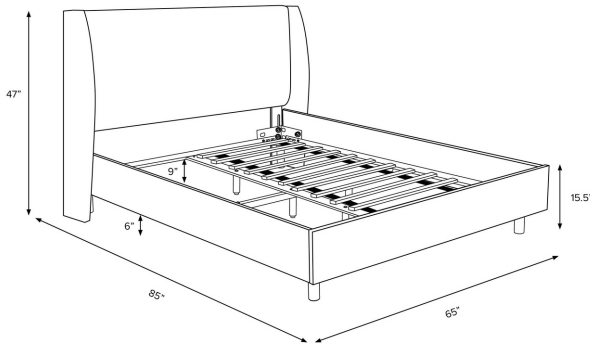

CALIFORNIA KING / STYLE NO. 434PBD

Assembled Dimensions _____ 47”H x 77”W x 89”D
Weight _____ 181 Lbs
Carton Dimensions _____ 33” x 6” x 81” (59 Lbs)
11” x 10” x 81” (126 Lbs)

QUEEN